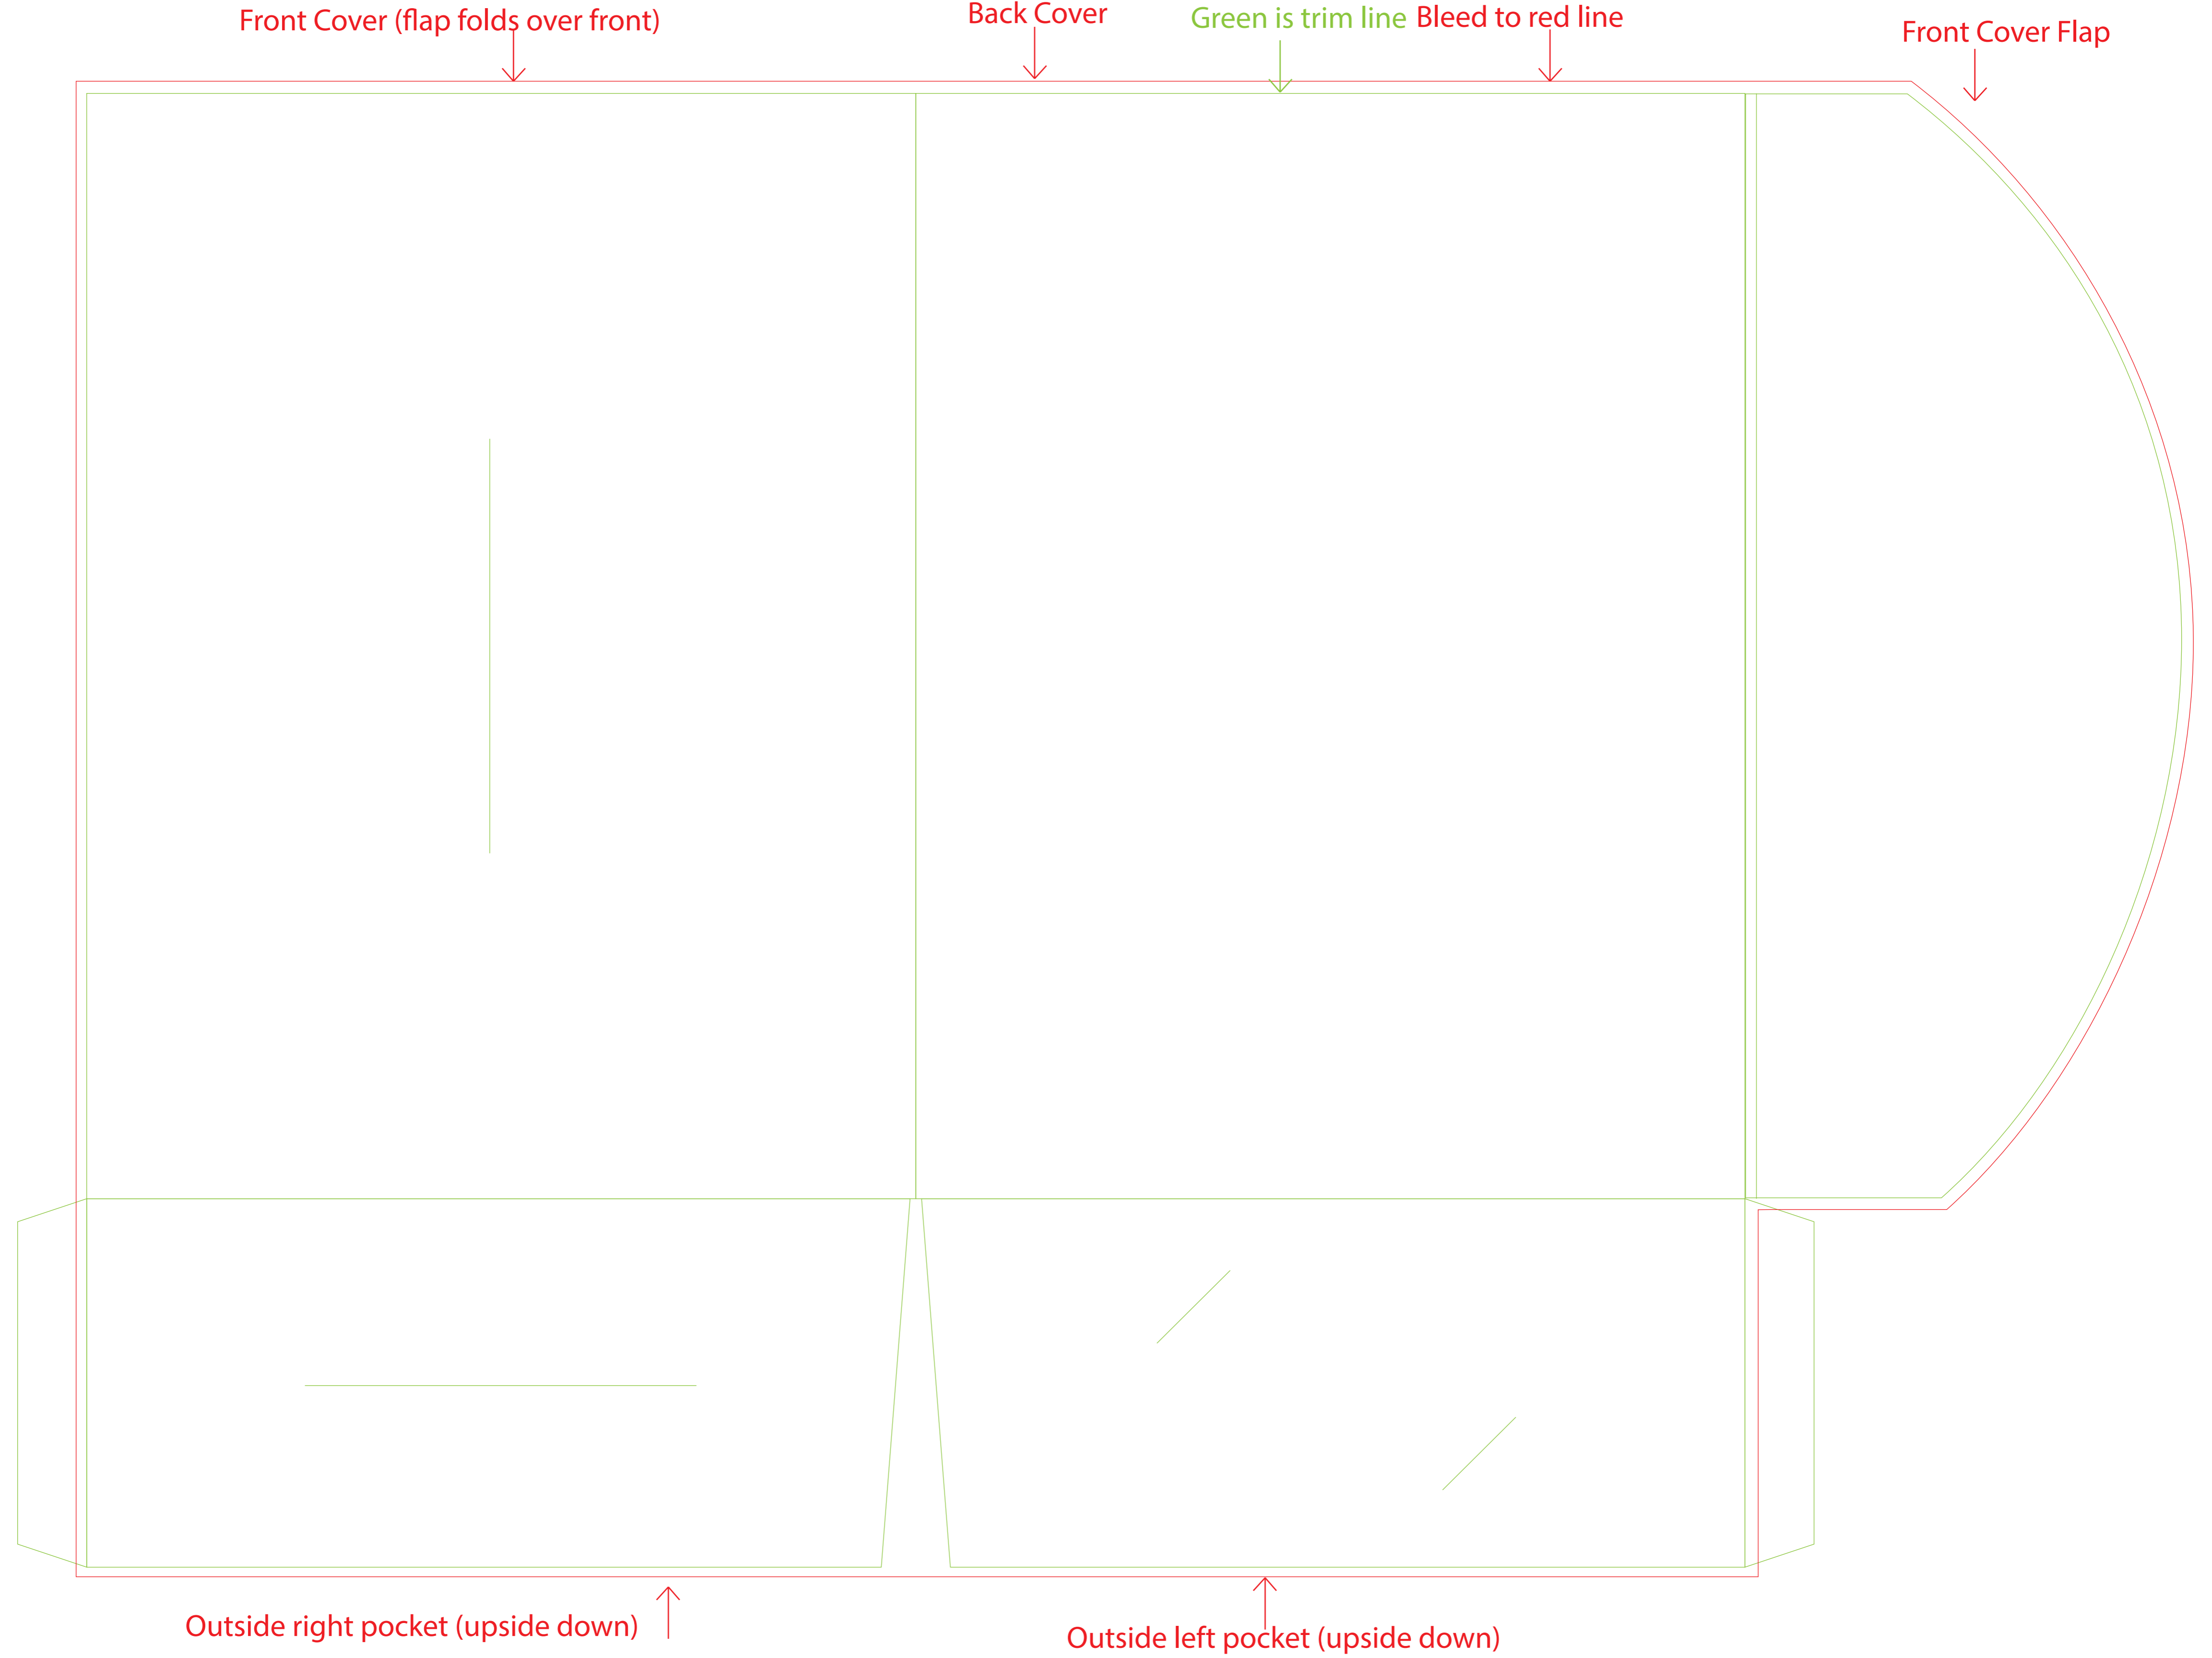

Front Cover (flap folds over front)

Back Cover

Green is trim line Bleed to red line

Front Cover Flap

Outside right pocket (upside down)

Outside left pocket (upside down)

Inside flap

Inside left panel

Green is trim line

Bleed to red line

Inside right panel

Inside left pocket (upside down)

Inside right pocket (upside down)